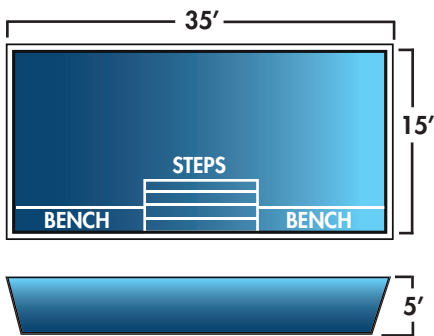

RECTANGLE

With 19 sizes to choose from, the rectangle is an adaptable shape that will fit in most yards.

LAKE SHORE

POKOMOKE SOUND

CHESAPEAKE BAY

CAPE CHARLES