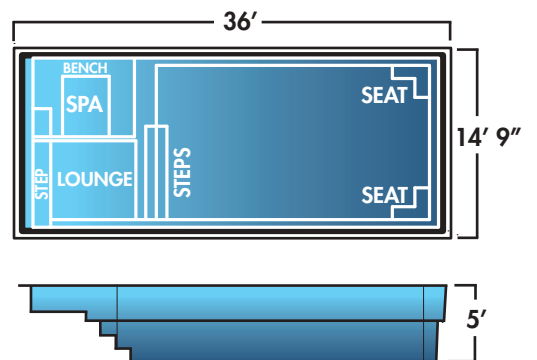

STONINGTON

EASTERN BAY

LAKE ERIE

CHATHAM HARBOR

RACE POINT

RECTANGLE

With 19 sizes to choose from, the rectangle is an adaptable shape that will fit in most yards.

CAPE CHARLES - PACIFIC