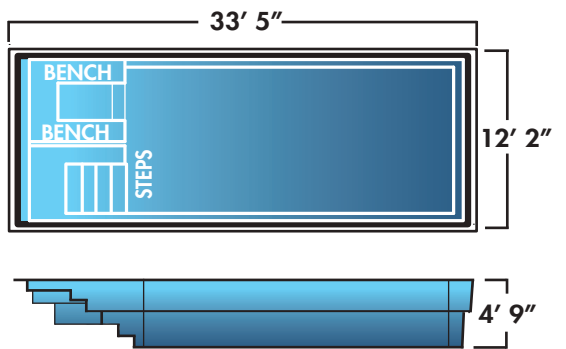

BLOCK ISLAND