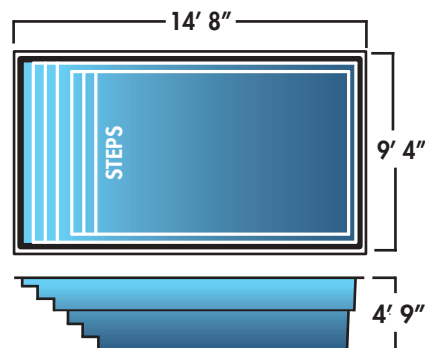

VIRGINIA BEACH