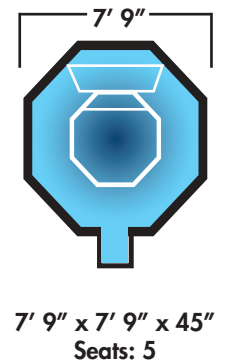

OCTAGON SPILLOVER