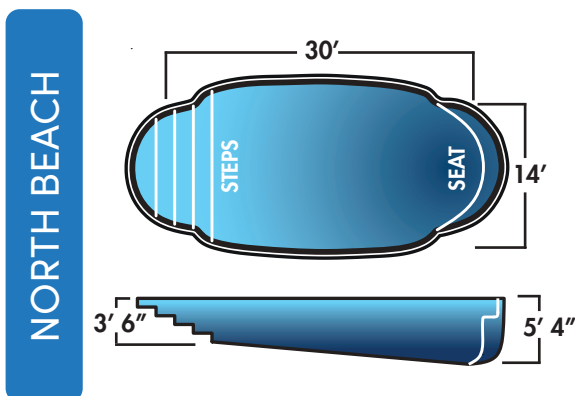

CLASSIC

YOUR NEW OASIS AWAITS

The classic pool is exactly that... a classic design that never goes out of style. The classic offers variations of the rectangular shape that have an arch or slight curve at the ends. Our models will help create an elegant masterpiece in your backyard for years to come.