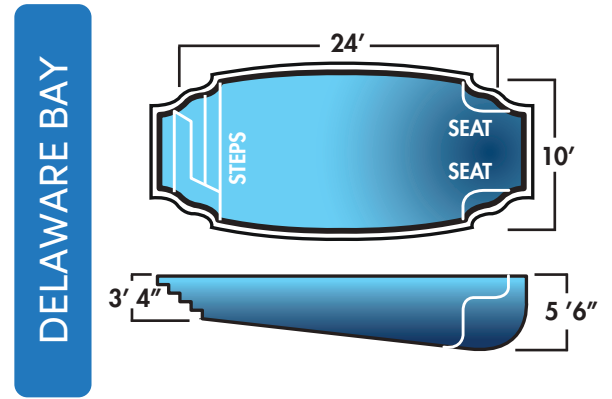

CLASSIC

YOUR NEW OASIS AWAITS

The classic pool is exactly that... a classic design that never goes out of style. The classic offers variations of the rectangular shape that have an arch or slight curve at the ends. Our models will help create an elegant masterpiece in your backyard for years to come.