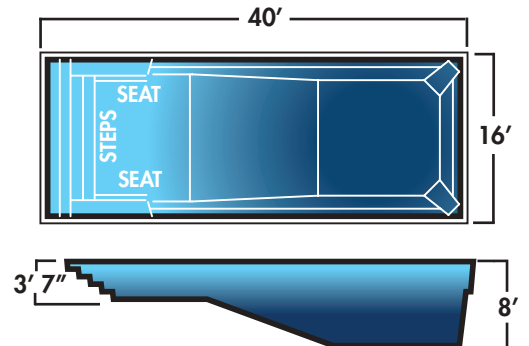

CAPE CHARLES