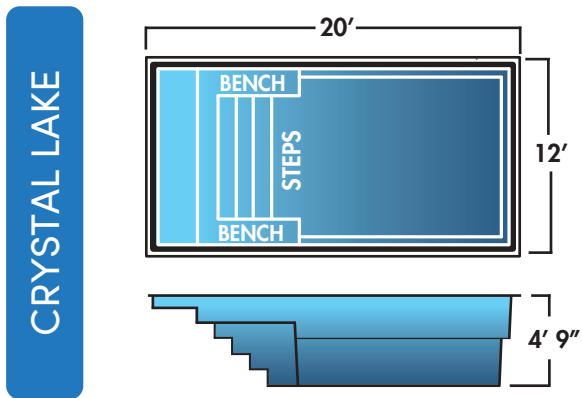

BEACH ENTRY

EASY ACCESS FOR EVERYONE

Now you can have a private beach in your own backyard. The stylish beach entry is perfect for lounging at the shallow entrance. You will feel like you are wading into an ocean without ever having to leave your home.