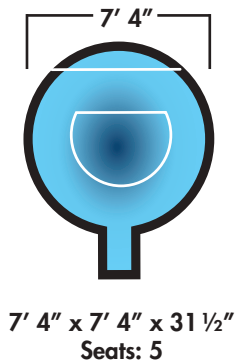

SPAS

ELEVATE YOUR LIFESTYLE

Complement your Genesis Pool with a fiberglass spa. Our models are available in spillover and stand-alone styles. Spillover models send a water flow into your pool for an enchanting visual effect. Stand-alone models are self-contained and can be placed anywhere.

ROUND SPILLOVER

OCTAGON