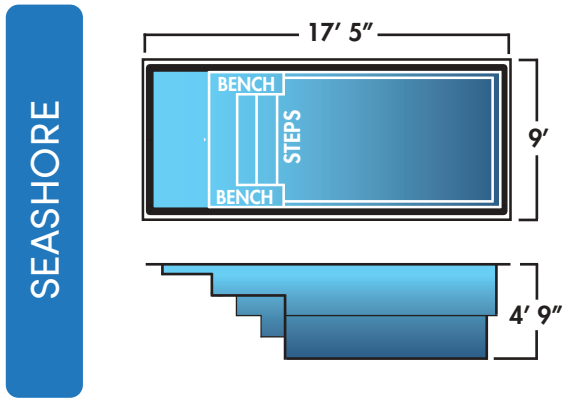

BEACH ENTRY

EASY ACCESS FOR EVERYONE

Now you can have a private beach in your own backyard. The stylish beach entry is perfect for lounging at the shallow entrance. You will feel like you are wading into an ocean without ever having to leave your home.