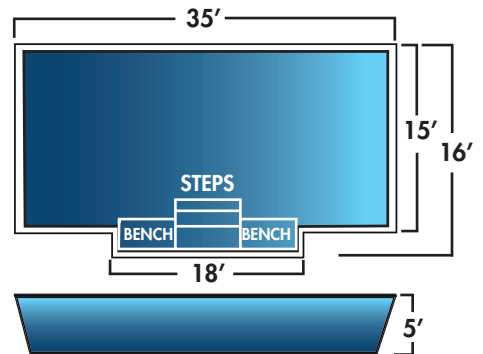

POKOMOKE SOUND