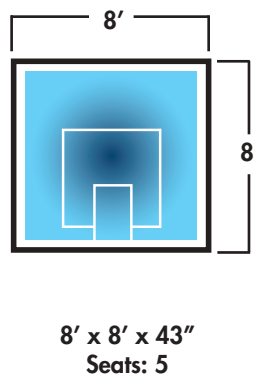

SPAS

ELEVATE YOUR LIFESTYLE

Complement your Genesis Pool with a fiberglass spa. Our models are available in spillover and stand-alone styles. Spillover models send a water flow into your pool for an enchanting visual effect. Stand-alone models are self-contained and can be placed anywhere.

ROUND SPILLOVER

OCTAGON

OCTAGON SPILLOVER

FREEFORM SPILLOVER

SQUARE

SQUARE SPLASH

SHELL COLORS

Please note that the colors presented are as precise as the picture process allows and may vary with the actual product.