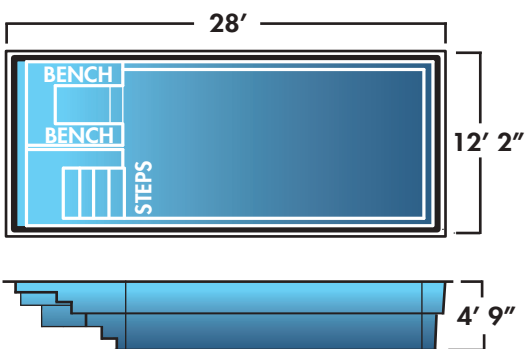

THE ATLANTIC WITH SQUARE SPA - ARCTIC GRAY

SOUTH COAST

NARRAGANSETT

LAKE PLACID

BLOCK ISLAND

RECTANGLE

EASTERN BAY - OCEAN

Everyone will have plenty of space to swim and enjoy the new addition to your home.

STONINGTON

EASTERN BAY

LAKE ERIE

CHATHAM HARBOR

RACE POINT

RECTANGLE

With 19 sizes to choose from, the rectangle is an adaptable shape that will fit in most yards.

CAPE CHARLES - PACIFIC