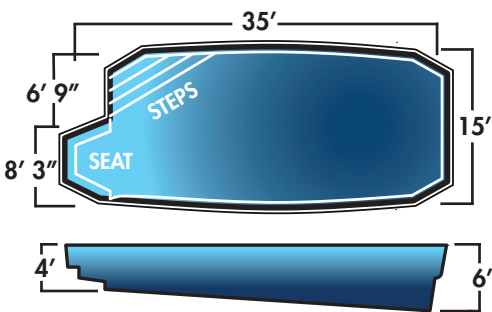

CLASSIC

DELAWARE BAY - PACIFIC

The classic shape boasts a timeless and elegant look. This design goes back to centuries-old Greek and Roman architecture.

BAR HARBOR

CAPE MAY

FREEFORM

ADD FUN TO YOUR BACKYARD