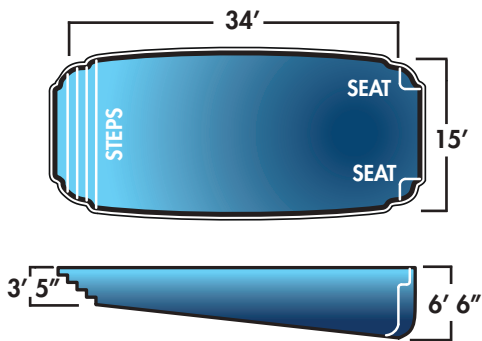

CLASSIC

DELAWARE BAY - PACIFIC

The classic shape boasts a timeless and elegant look. This design goes back to centuries-old Greek and Roman architecture.

BAR HARBOR

CAPE MAY

FREEFORM

ADD FUN TO YOUR BACKYARD