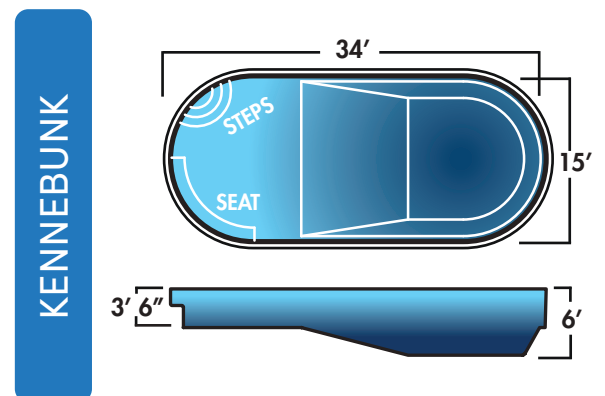

CLASSIC

YOUR NEW OASIS AWAITS

The classic pool is exactly that... a classic design that never goes out of style. The classic offers variations of the rectangular shape that have an arch or slight curve at the ends. Our models will help create an elegant masterpiece in your backyard for years to come.