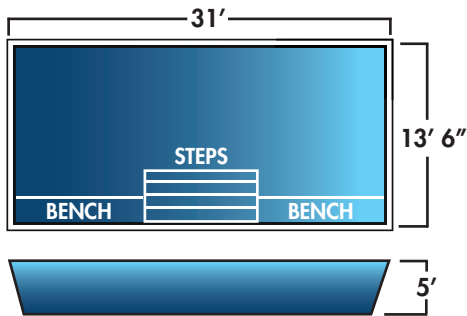

STONINGTON

EASTERN BAY

LAKE ERIE

CHATHAM HARBOR

RACE POINT

RECTANGLE

With 19 sizes to choose from, the rectangle is an adaptable shape that will fit in most yards.

CAPE CHARLES - PACIFIC