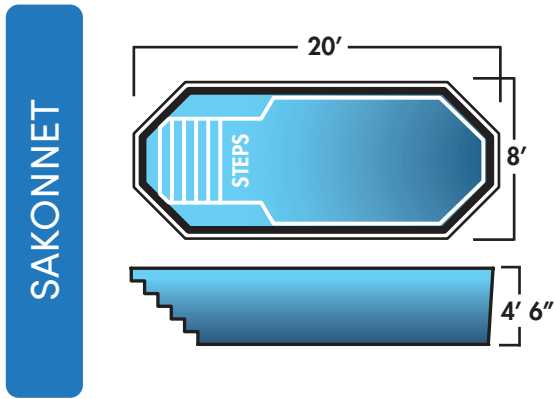

CLASSIC

YOUR NEW OASIS AWAITS

The classic pool is exactly that... a classic design that never goes out of style. The classic offers variations of the rectangular shape that have an arch or slight curve at the ends. Our models will help create an elegant masterpiece in your backyard for years to come.