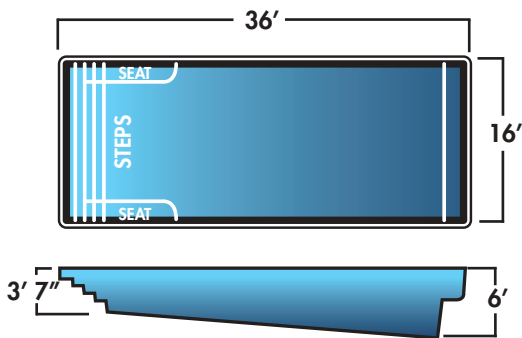

CHESAPEAKE BAY