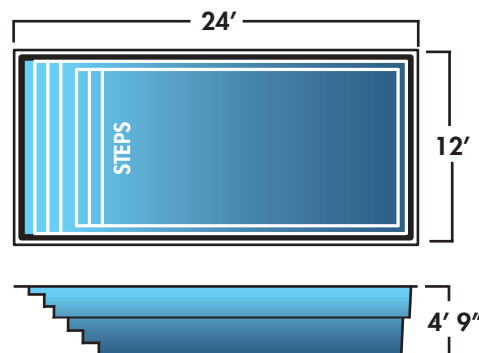

THE ATLANTIC