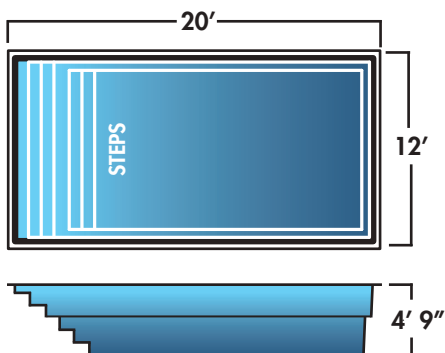

SHELL ISLAND