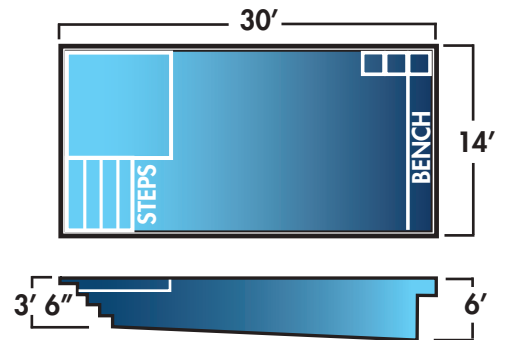

THE ATLANTIC WITH SQUARE SPA - ARCTIC GRAY

SOUTH COAST

NARRAGANSETT

LAKE PLACID

BLOCK ISLAND

RECTANGLE

EASTERN BAY - OCEAN

Everyone will have plenty of space to swim and enjoy the new addition to your home.

STONINGTON

EASTERN BAY

LAKE ERIE

CHATHAM HARBOR

RACE POINT

RECTANGLE

With 19 sizes to choose from, the rectangle is an adaptable shape that will fit in most yards.

CAPE CHARLES - PACIFIC