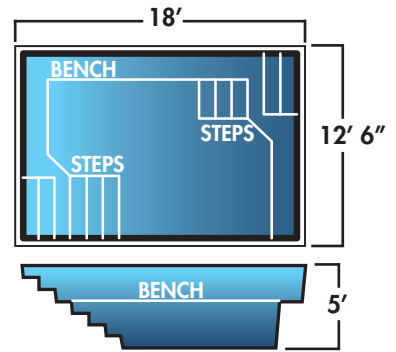

STONINGTON

EASTERN BAY

LAKE ERIE

CHATHAM HARBOR

RACE POINT

RECTANGLE

With 19 sizes to choose from, the rectangle is an adaptable shape that will fit in most yards.

CAPE CHARLES - PACIFIC