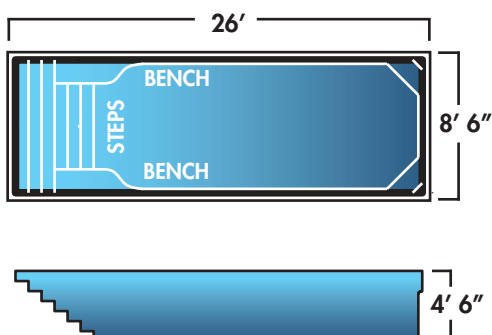

THE HAMPTON