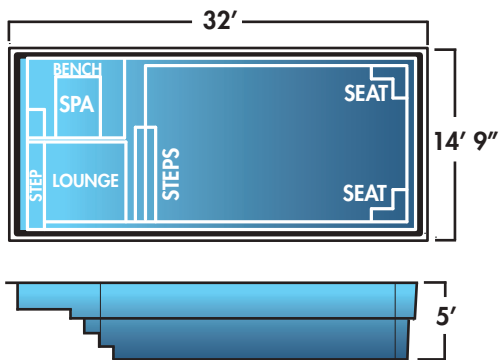

STONINGTON

EASTERN BAY

LAKE ERIE

CHATHAM HARBOR

RACE POINT

RECTANGLE

With 19 sizes to choose from, the rectangle is an adaptable shape that will fit in most yards.

CAPE CHARLES - PACIFIC