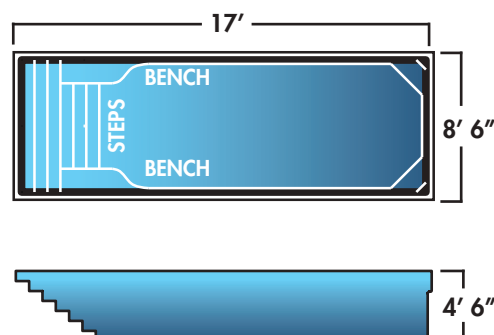

OUTER BANKS