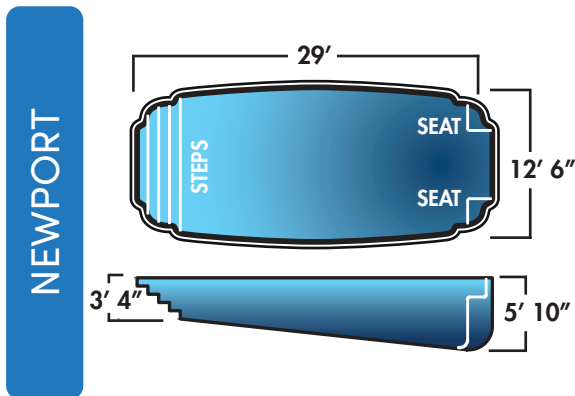

CLASSIC

YOUR NEW OASIS AWAITS

The classic pool is exactly that... a classic design that never goes out of style. The classic offers variations of the rectangular shape that have an arch or slight curve at the ends. Our models will help create an elegant masterpiece in your backyard for years to come.