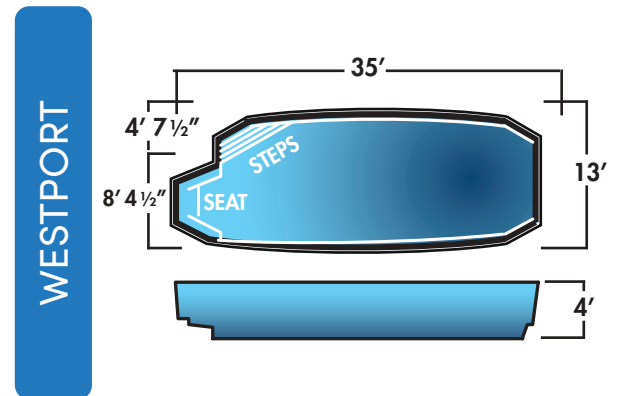

CLASSIC

YOUR NEW OASIS AWAITS

The classic pool is exactly that... a classic design that never goes out of style. The classic offers variations of the rectangular shape that have an arch or slight curve at the ends. Our models will help create an elegant masterpiece in your backyard for years to come.