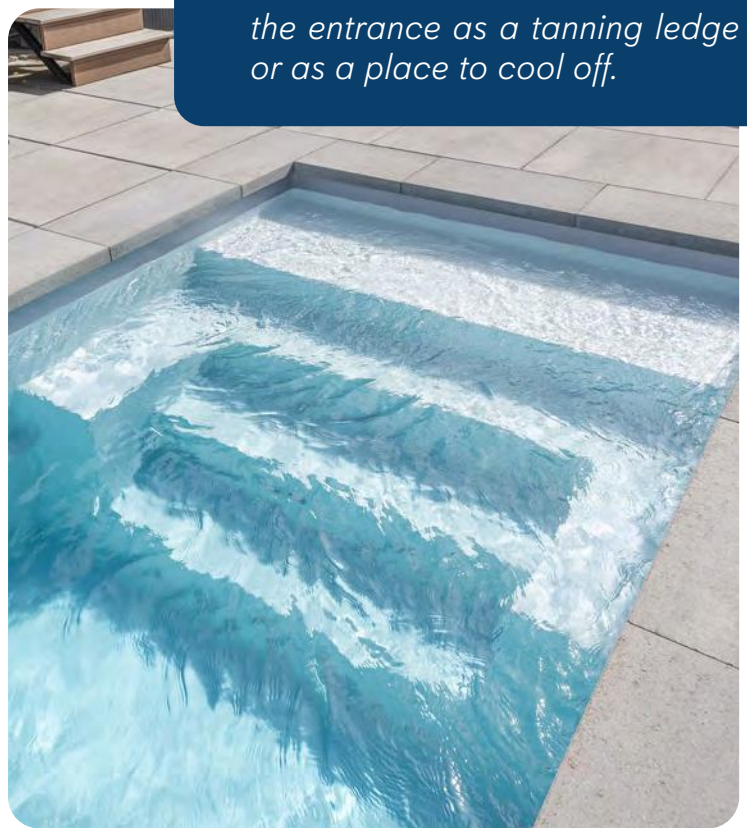

LAKE SHORE

POKOMOKE SOUND

CHESAPEAKE BAY

CAPE CHARLES

BEACH ENTRY

EASY ACCESS FOR EVERYONE

Now you can have a private beach in your own backyard. The stylish beach entry is perfect for lounging at the shallow entrance. You will feel like you are wading into an ocean without ever having to leave your home.

Beach entry shapes offer easy access to the water. You can use the entrance as a tanning ledge or as a place to cool off.

SEASHORE - ARCTIC GRAY

SPAS

ELEVATE YOUR LIFESTYLE

Complement your Genesis Pool with a fiberglass spa. Our models are available in spillover and stand-alone styles. Spillover models send a water flow into your pool for an enchanting visual effect. Stand-alone models are self-contained and can be placed anywhere.