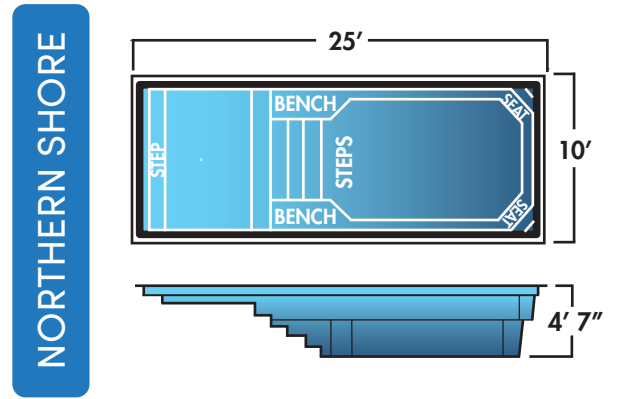

BEACH ENTRY

EASY ACCESS FOR EVERYONE

Now you can have a private beach in your own backyard. The stylish beach entry is perfect for lounging at the shallow entrance. You will feel like you are wading into an ocean without ever having to leave your home.