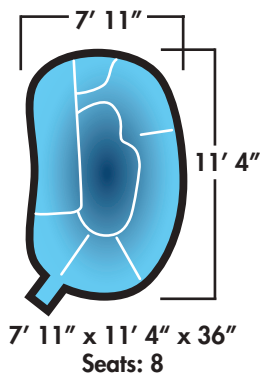

ROUND SPILLOVER

OCTAGON

OCTAGON SPILLOVER

FREEFORM SPILLOVER

SQUARE

SQUARE SPLASH

SHELL COLORS

AQUA

ARCTIC GRAY

GALAXY

OCEAN

PACIFIC

SEA SALT

Please note that the colors presented are as precise as the picture process allows and may vary with the actual product.

POOL SIZE INDEX

BEACH ENTRY