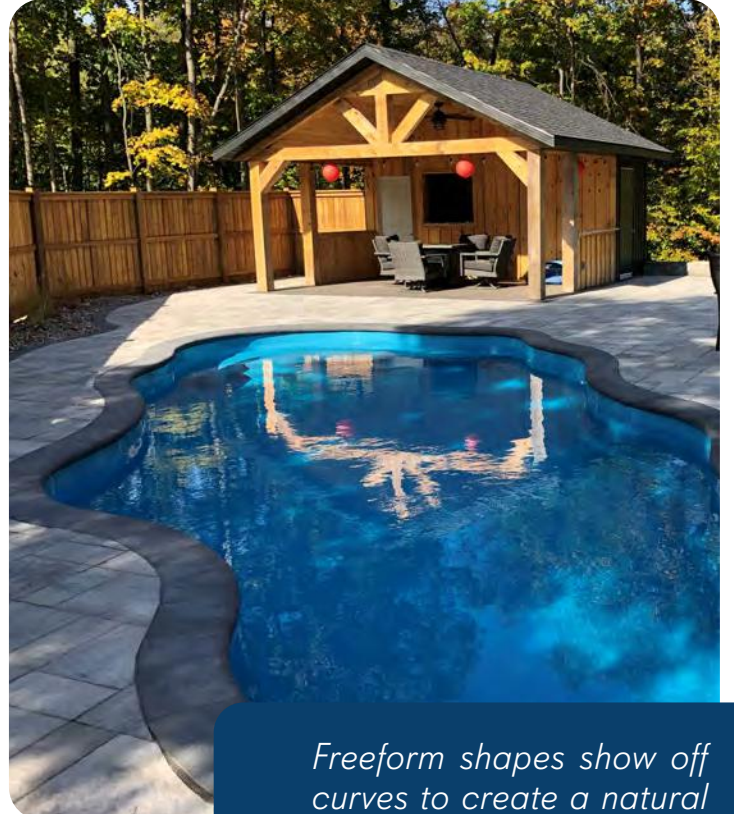

The freeform pool will suit your every need. There is plenty of room for swimming, but also offers seating for the perfect lounging spot. Whether you are entertaining with a pool party or just want to relax in your surroundings, our freeform shapes have it all.

BOOTHBAY HARBOR

MYSTIC

CHATEAUGAY

PORTSMOUTH

FIRE ISLAND

OGUNQUIT

FREEFORM

PORTSMOUTH - AQUA

BOOTHBAY HARBOR - PACIFIC

CHATEAUGAY
PACIFIC

Freeform shapes show off curves to create a natural lagoon feel. They are a great option if you want to blend your pool with the landscape.

RECTANGLE

THE OPTIONS ARE ENDLESS

Rectangle pools offer the most square footage for swimming. It is the perfect choice for swimming laps and other types of water exercise. The rectangle offers a clean and crisp look that will help create a modern backyard.