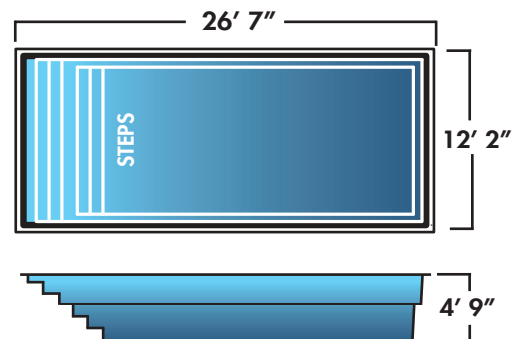

NARRAGANSETT