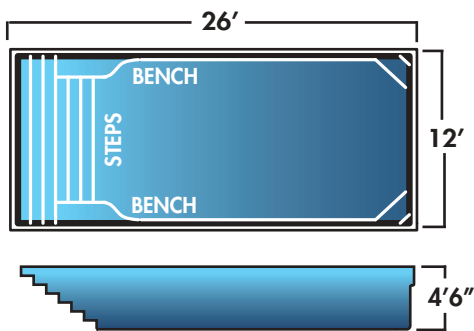

SOUTH COAST