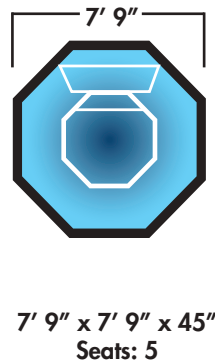

SPAS

ELEVATE YOUR LIFESTYLE

Complement your Genesis Pool with a fiberglass spa. Our models are available in spillover and stand-alone styles. Spillover models send a water flow into your pool for an enchanting visual effect. Stand-alone models are self-contained and can be placed anywhere.

ROUND SPILLOVER

OCTAGON

OCTAGON SPILLOVER

FREEFORM SPILLOVER

SQUARE

SQUARE SPLASH

SHELL COLORS

Please note that the colors presented are as precise as the picture process allows and may vary with the actual product.