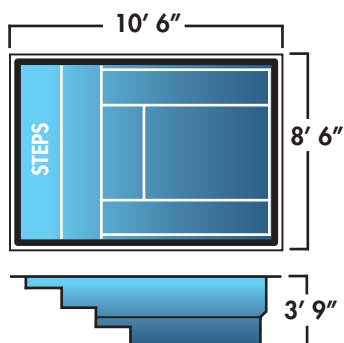

RECTANGLE

THE OPTIONS ARE ENDLESS

Rectangle pools offer the most square footage for swimming. It is the perfect choice for swimming laps and other types of water exercise. The rectangle offers a clean and crisp look that will help create a modern backyard.

POTOMAC